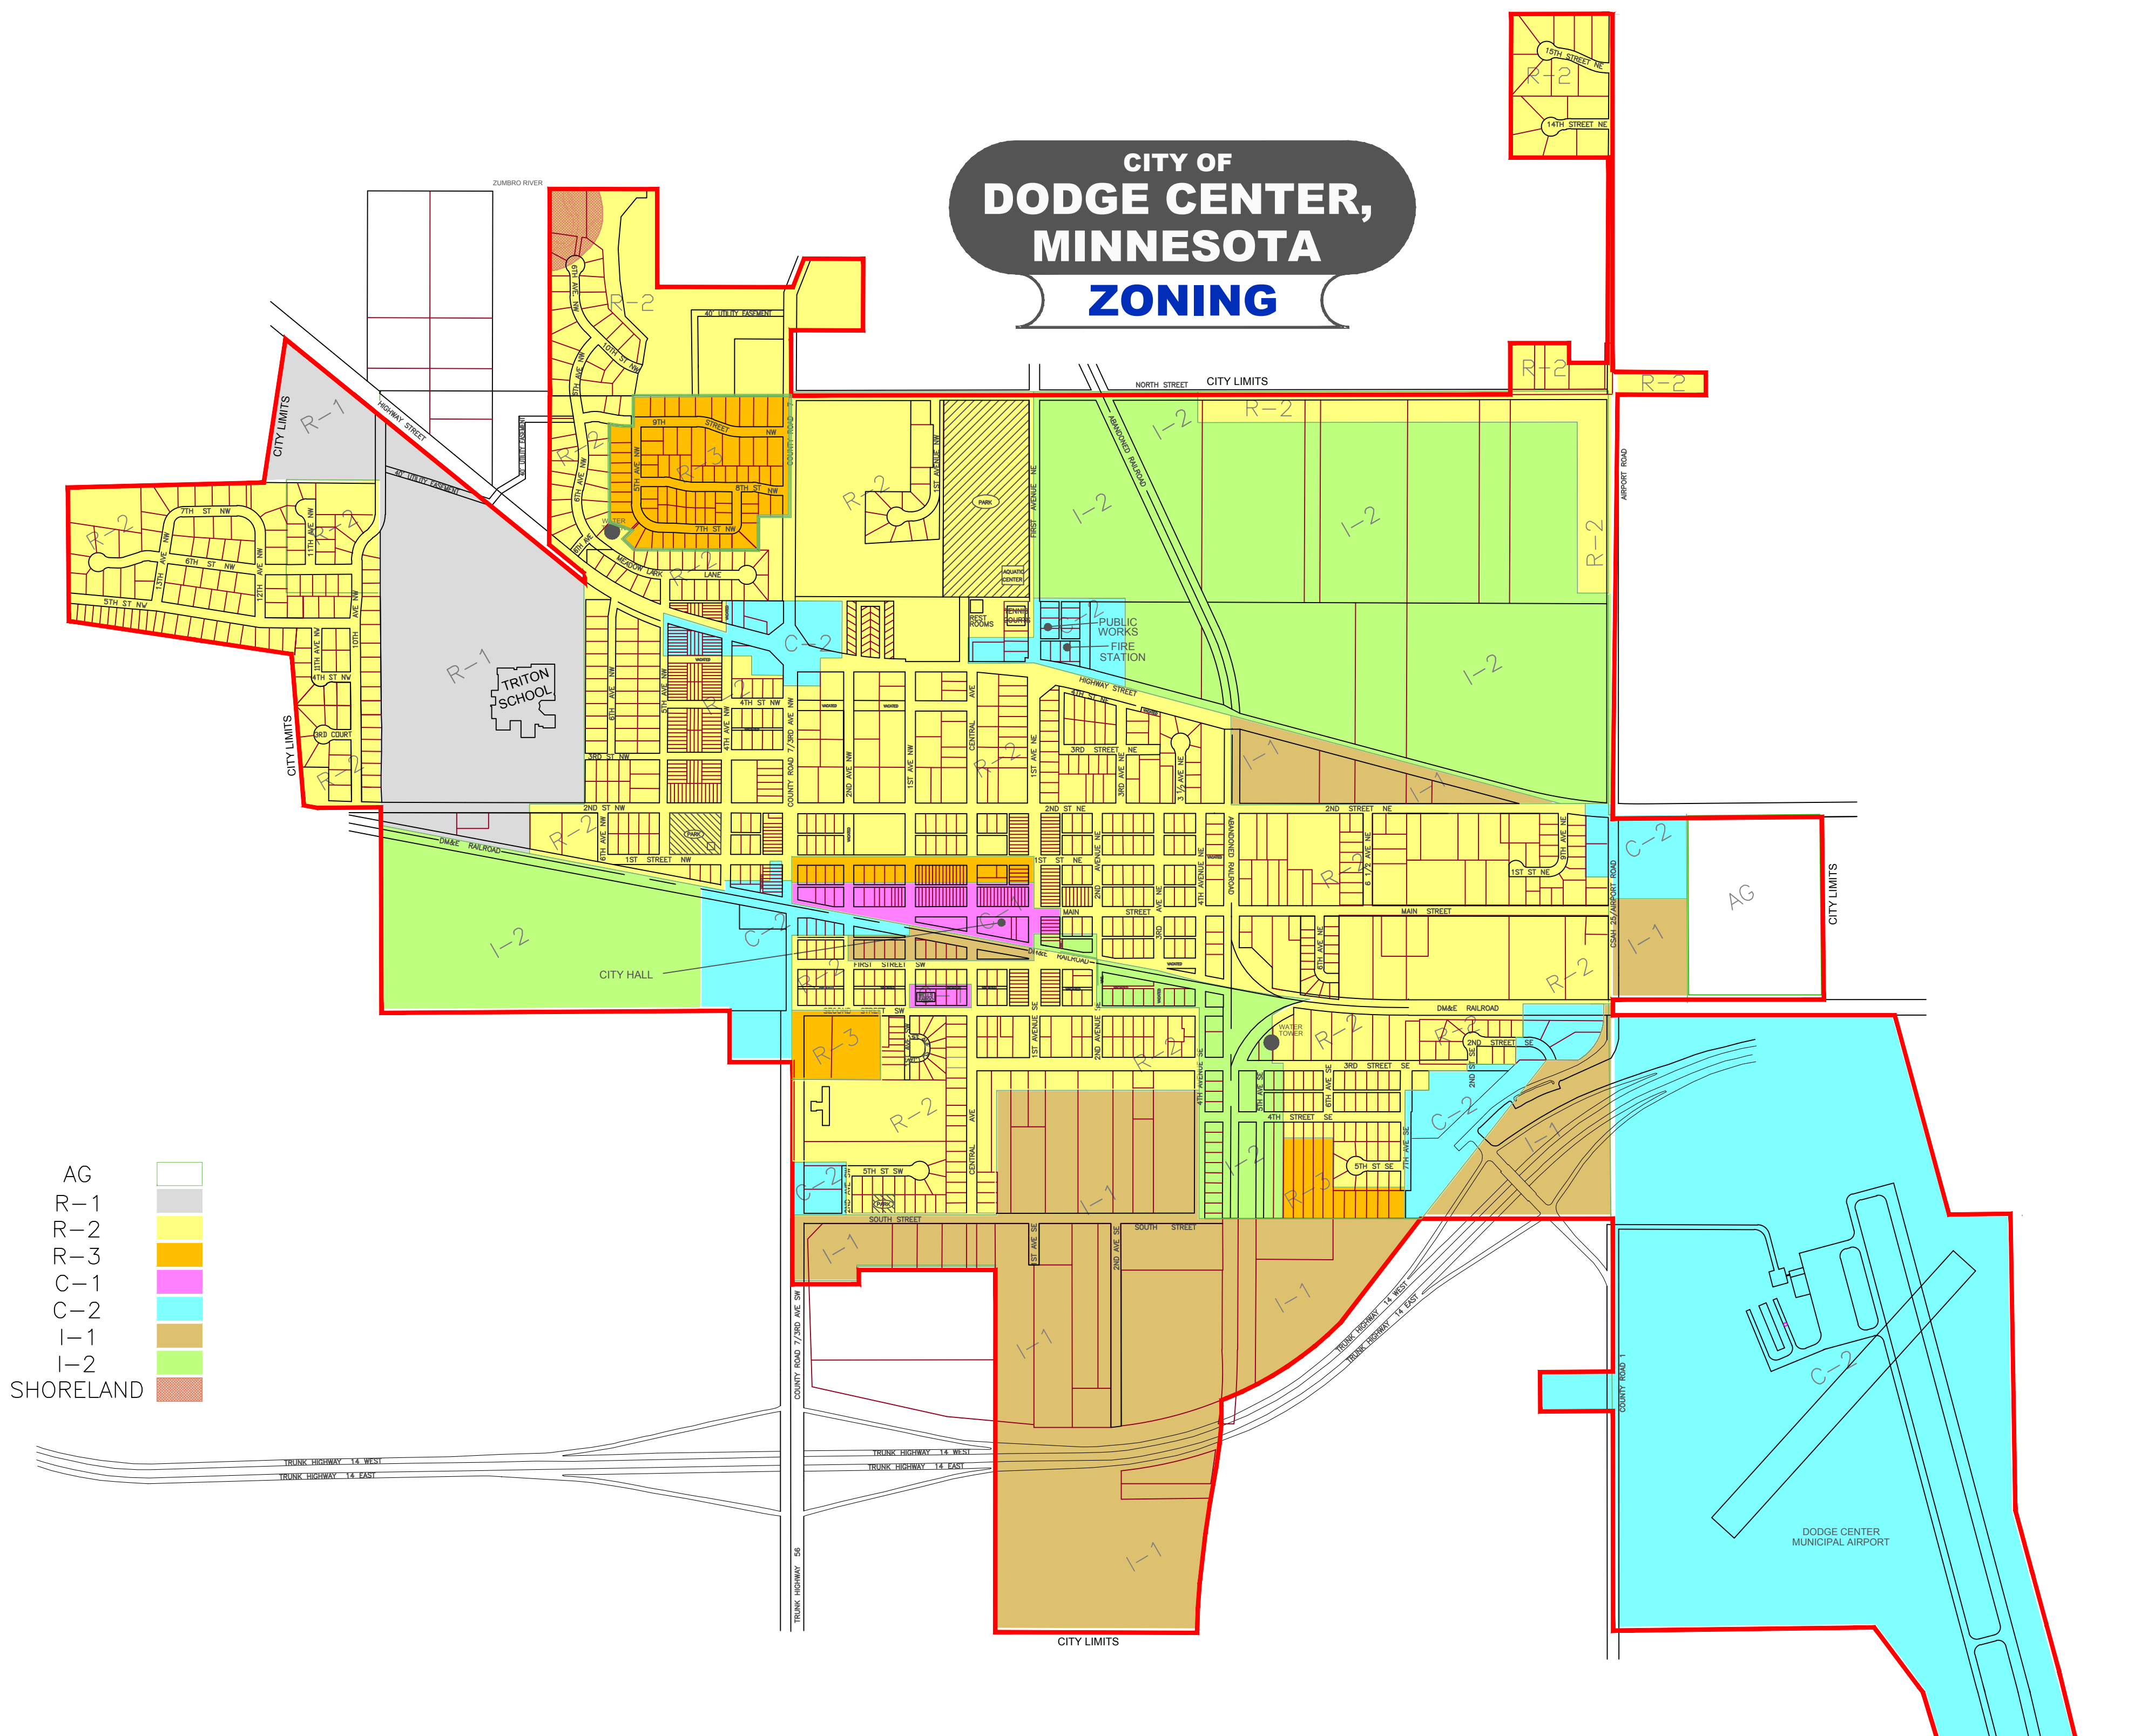

# CITY OF DODGE CENTER, MINNESOTA ZONING

AG	
R-1	
R-2	
R-3	
C-1	
C-2	
I-1	
I-2	
SHORELAND	