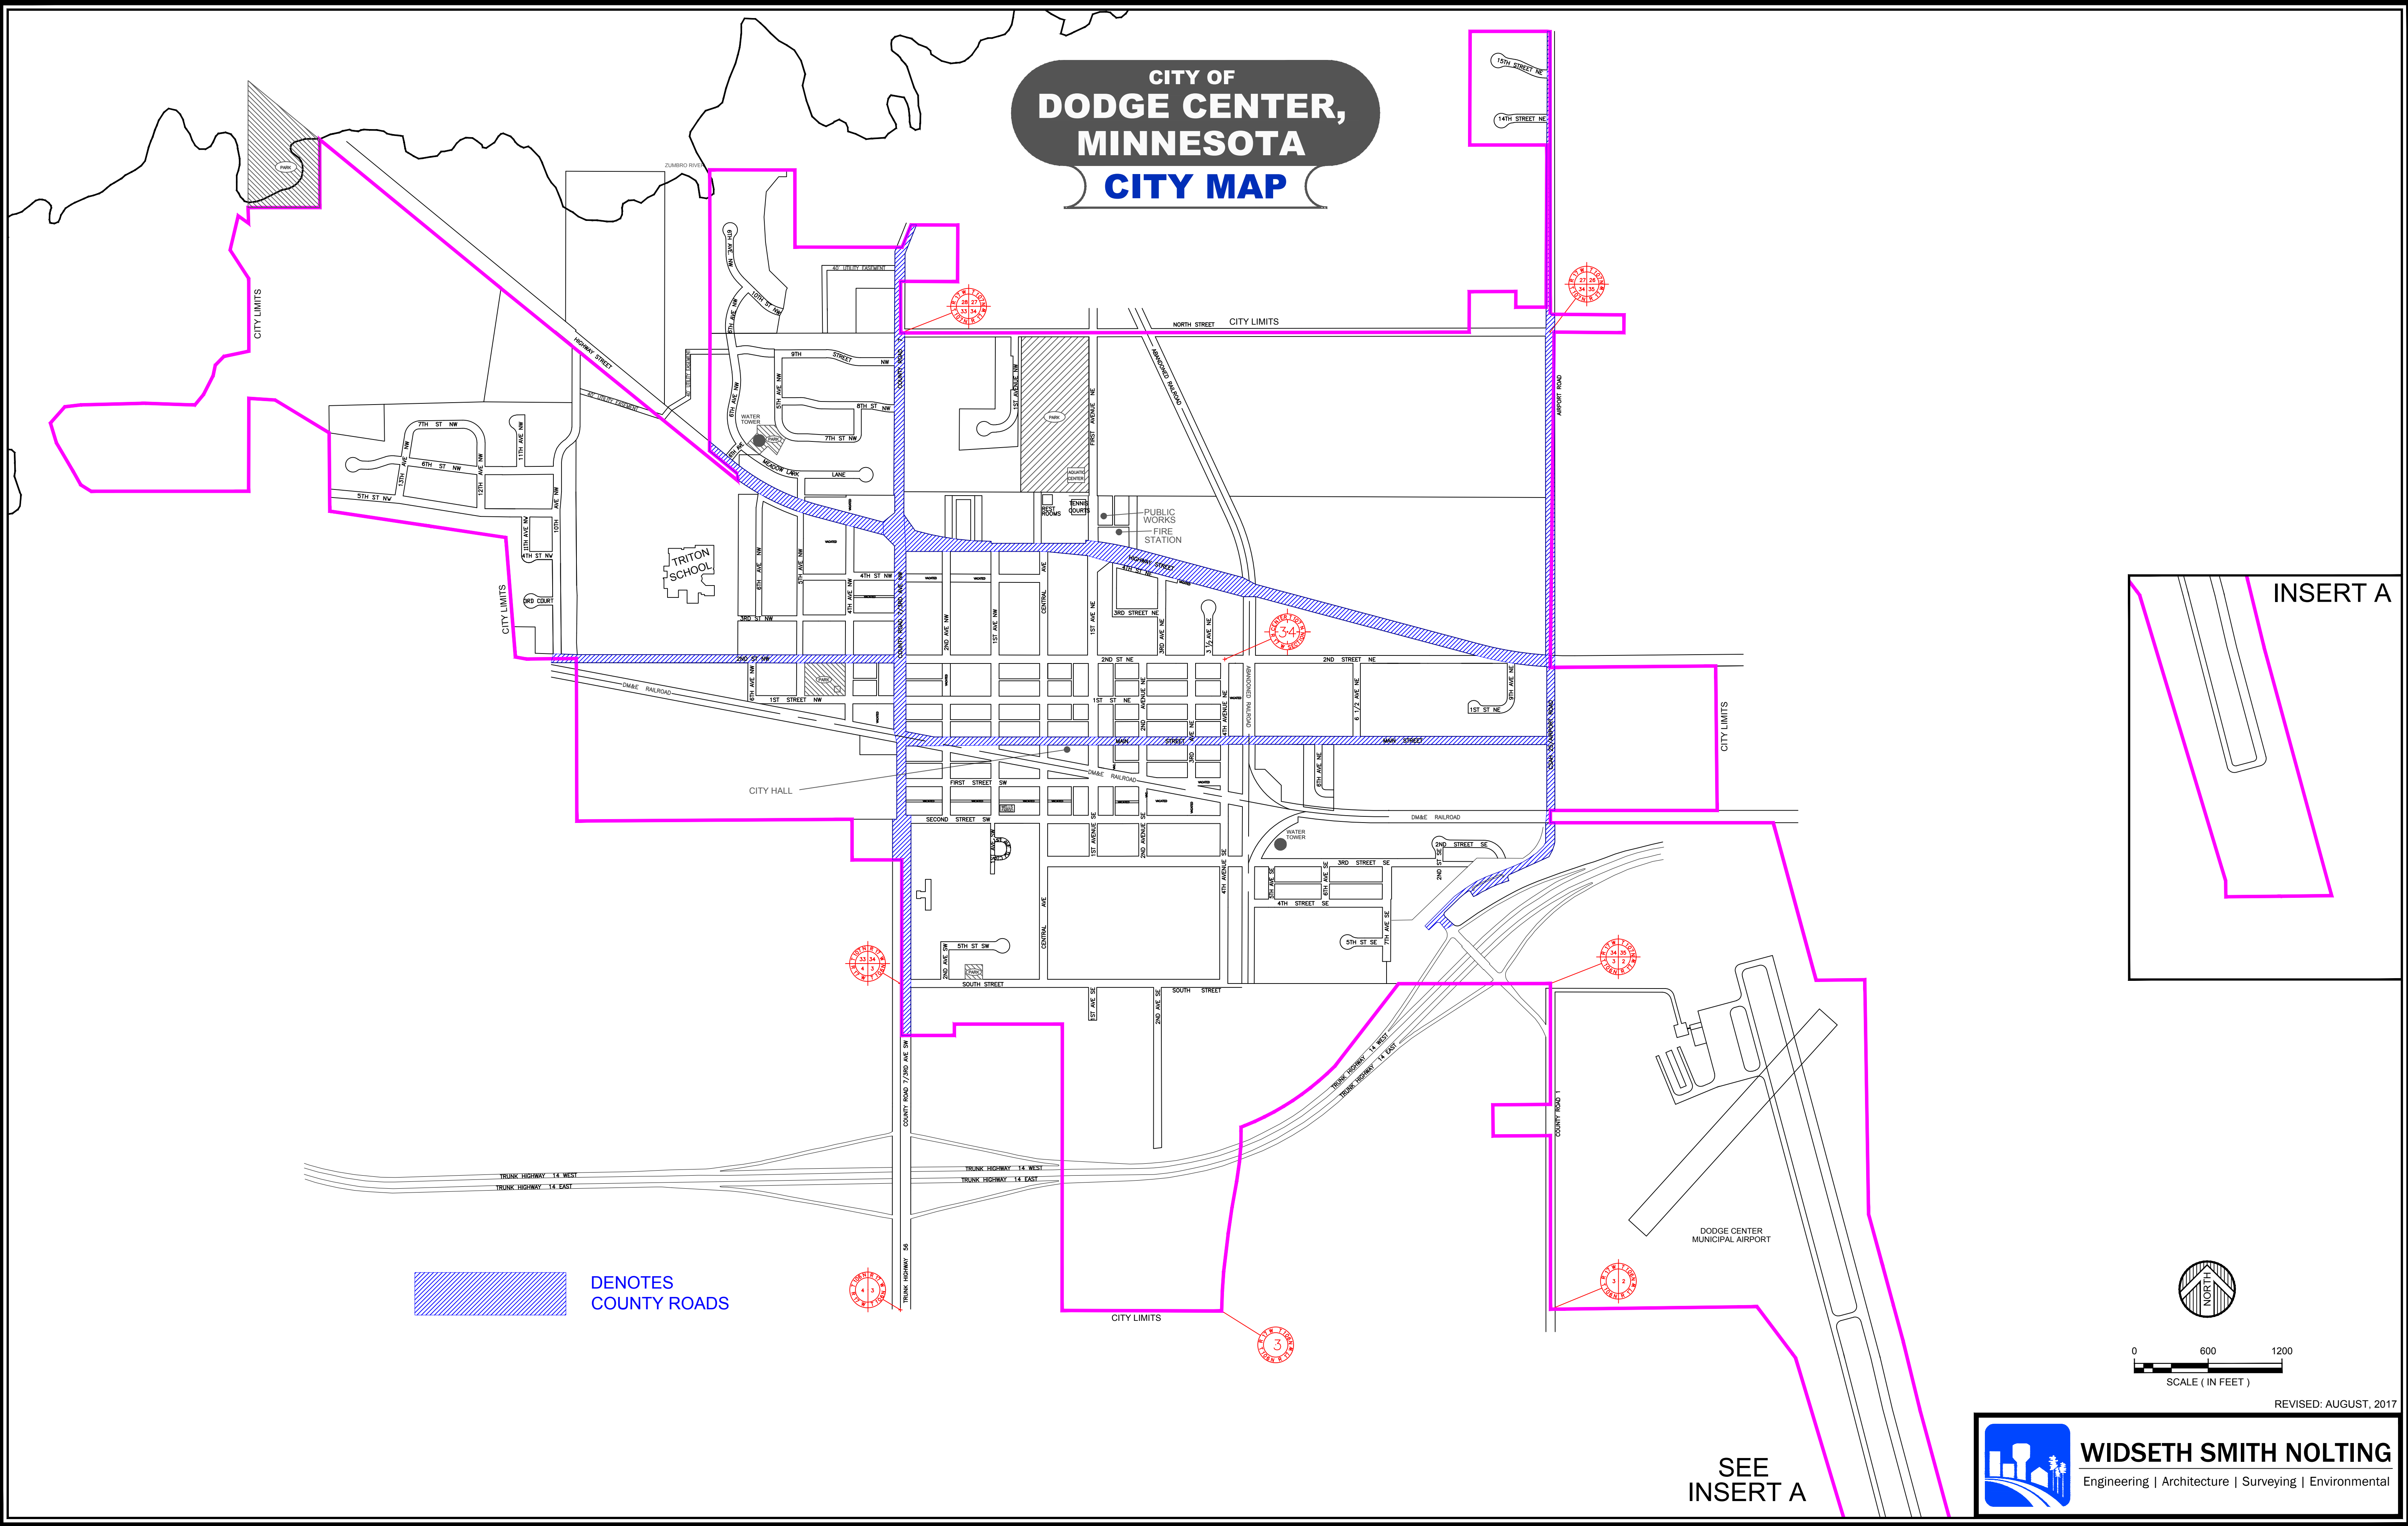

CITY OF DODGE CENTER, MINNESOTA CITY MAP

SEE
INSERT A

WIDSETH SMITH NOLTING
Engineering | Architecture | Surveying | Environmental

REVISED: AUGUST, 2017